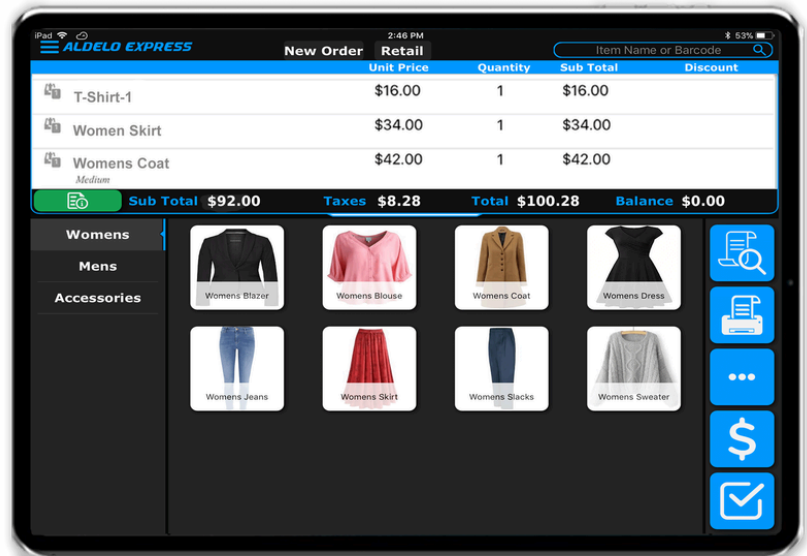

with
AI
Automation
Services

COUNTER RETAIL POS

Efficient Item Tracking and Orders on iOS and Android

Aldelo Express's fast and easy ordering system allows retail operators to scan items using the iPads built in camera, bluetooth barcode scanners, or by searching in the point-of-sale using keywords. With real-time inventory countdown, temporary item markdowns, interactive customer display screens, and more, Aldelo Express Cloud Point-of-Sale for Retail supports seamless purchase experiences for staff and customers alike.

Transparent Purchases and Seamless Digital Payments

- iPad-based Aldelo Express Customer Display Screens support visual order and payment confirmations and digital promotions with images and videos
- Use iPads, Android Tablets, Android Terminals, and/or all-in-one Aldelo Mobile POS devices
- Native Inventory Countdown feature displays real-time inventory values on POS terminals
- Aldelo Express Advanced Pricing Module supports short-term item markdowns
- Supports multi-store physical and digital Masa+ Gift Cards and Loyalty / Rewards programs

Ideal for gift shops, mall kiosks, pop-up stores, bodegas, convenience stores, salons, clothing stores, mobile contractors, and more!

Learn More at www.Aldelo.com