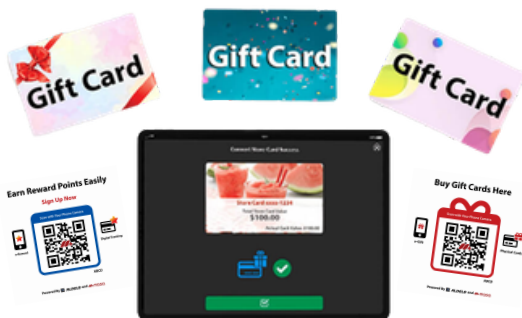

with
AI
Automation
Services

COUNTER RETAIL POS

Efficient Item Tracking and Orders on iOS and Android

Aldelo Express's fast and easy ordering system allows retail operators to scan items using the iPads built in camera, bluetooth barcode scanners, or by searching in the point-of-sale using keywords. With real-time inventory countdown, temporary item markdowns, interactive customer display screens, and more, Aldelo Express Cloud Point-of-Sale for Retail supports seamless purchase experiences for staff and customers alike.

Transparent Purchases and Seamless Digital Payments

- iPad-based Aldelo Express Customer Display Screens support visual order and payment confirmations and digital promotions with images and videos
- Use iPads, Android Tablets, Android Terminals, and/or all-in-one Aldelo Mobile POS devices
- Native Inventory Countdown feature displays real-time inventory values on POS terminals
- Aldelo Express Advanced Pricing Module supports short-term item markdowns
- Supports multi-store physical and digital Masa+ Gift Cards and Loyalty / Rewards programs