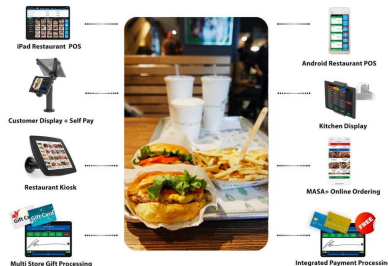

[Click Here to Read the Official Press Release](#)

merchants@aldelo.com | [877-639-8767](tel:877-639-8767) | partners@aldelo.com

Aldelo Express Users Receive:

- Full-featured POS Restaurant Technology Platform Suitable for ANY Operation
- Customizable POS Ecosystem with Merchant- and Customer-Facing Apps
- Masa+ Online Ordering and Digital Payments Solution
- Aldelo Pay with Secure Digital Wallet: eGift, Loyalty, and Rewards
- Smart Kitchen Display System (KDS)
- Single Point, Multi-Store Cloud Back-Office Restaurant Management and Reports

And Much More!

End-To-End Restaurant Tech Platform

Learn More About Aldelo Express Benefits:

Aldelo Express Supports Non-Proprietary Hardware

[Read More](#)

Aldelo Express Users Receive Unparalleled POS Value