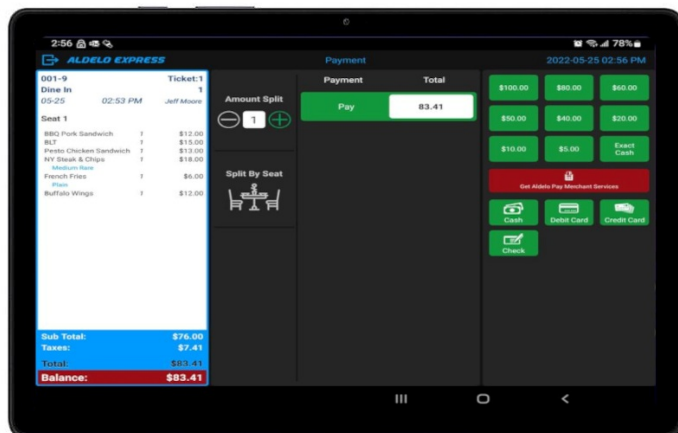

ALDELO EXPRESS

and **MASA** 

NEWS RELEASE:

Aldelo Express Cloud POS for Android Tablets Now Available for Download in the Google Play Store

Merchants Save Money with Flexible POS Hardware Options that Support Traditional and Outdoor Dining Services

Aldelo Express Cloud POS is now available to Aldelo users on the Google Play Store. New and existing merchants can now download the solution and operate non-proprietary Android tablets seamlessly with iPad tablet and Android mobile handheld solutions in single and multi-store restaurant environments.

Android tablets support traditional and off-premises dining services such as curbside pickup, takeout, and outdoor patio environments for any-sized restaurants, bars, food trucks, and more. Android tablets also double as mobile staff terminals, allowing staff to accept and send orders directly to kitchen display systems (KDS) and kitchen printers from anywhere with a Wi-Fi connection.

Aldelo Express merchants select from a variety of name brand POS tablets priced under \$500. Both Android and iPad tablets are purchased independently by merchants outright or via two- and three-year affordable payment plans, with zero interest. For merchants that utilize approved merchant services, the Aldelo Express POS software and support services are included.