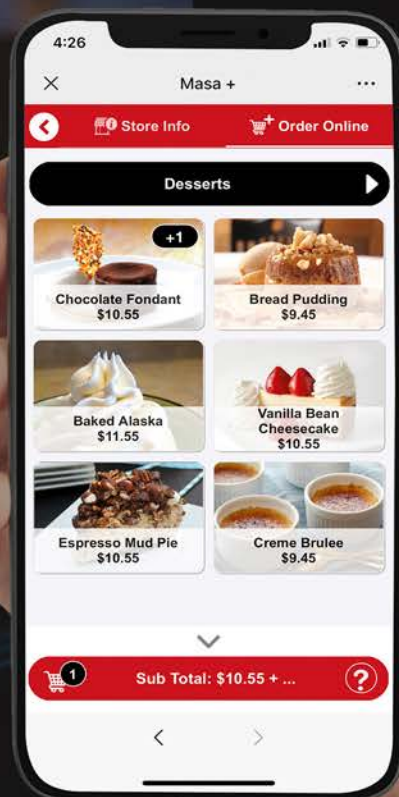

Seamlessly Integrated with Aldelo Express Cloud POS