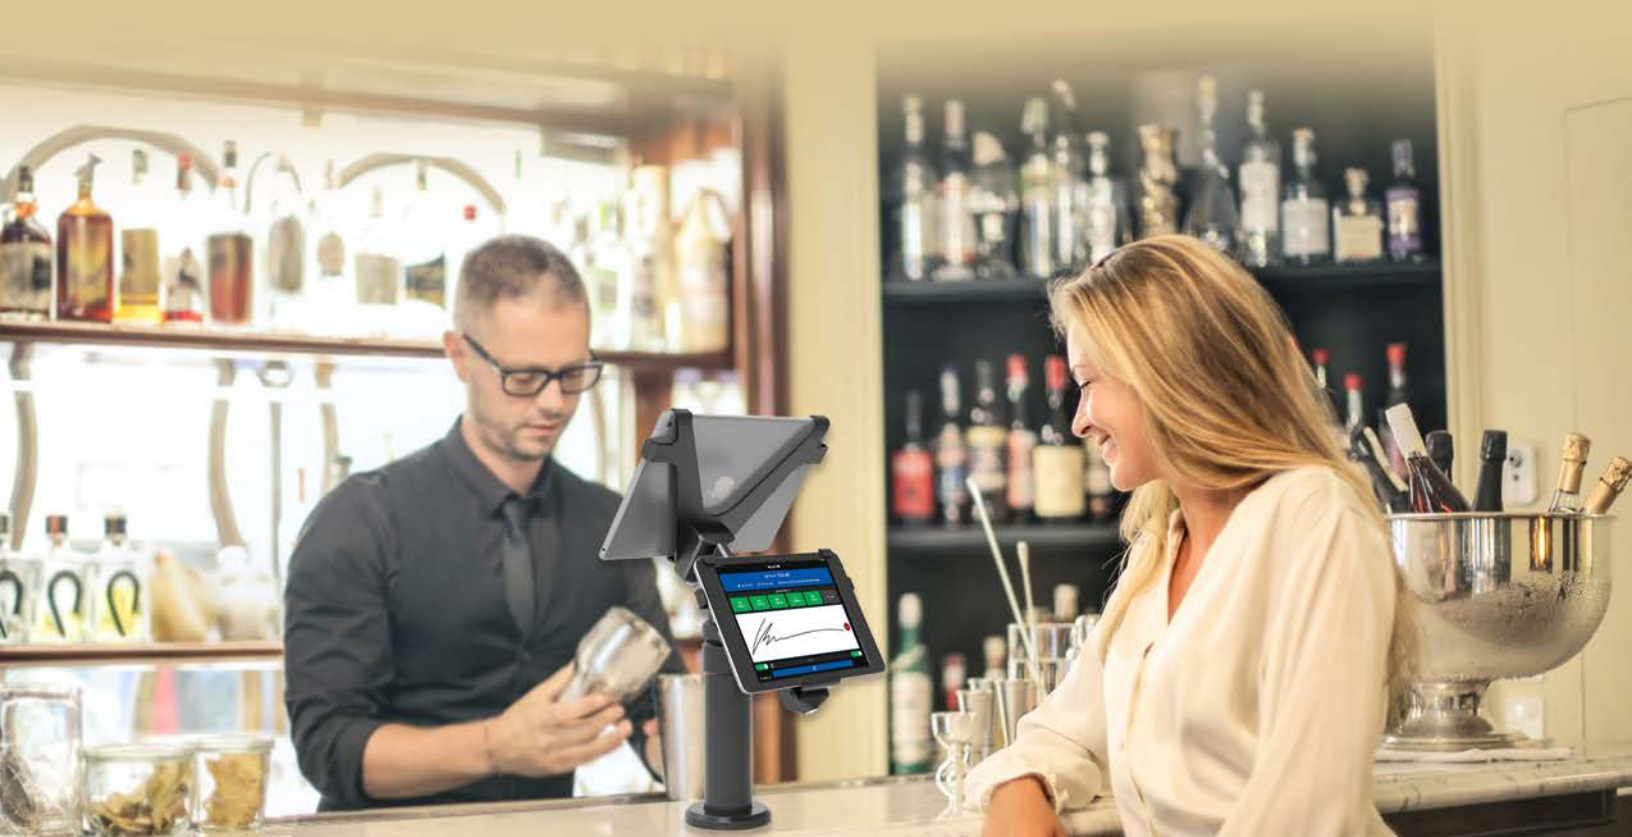

Aldelo Express Customer Display

With the ability to use a variety of iPad sizes, you can customize your look and feel at the same time allow your guest to enter coupon codes and make payment choices as options are presented to them making them a more engaged part of the checkout experience.