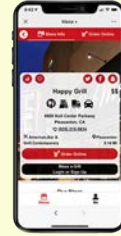

Aldelo Express Restaurant Kiosk

As a Table Side Kiosk, Diners can order items right from the table, and your staff will know exactly what table ordered for food delivery upon ready. No longer do customers need to be waiting for service. Attention and customer satisfaction is just a tap away.