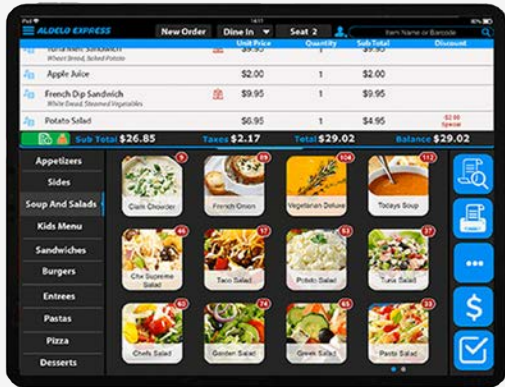

# Aldelo Restaurant Cloud POS

# Aldelo Express Cloud Point of Sale

**iPad Cloud POS**

**Android Mobile POS**

**Masa+ Online Ordering**

**iPad Customer Display**

**iPad Restaurant Kiosk**

**iPad Kitchen Display**

# Aldelo Express iPad Cloud POS

Aldelo Express delivers competitive edge for restaurants, bars, retailers and more. A cloud based iPad POS system that is perfect for both stationary and mobile point of sale needs. Aldelo Express takes simplicity, ease of use, and feature richness to the next level.

# Aldelo Express Restaurant Kiosk

As a Table Side Kiosk, Diners can order items right from the table, and your staff will know exactly what table ordered for food delivery upon ready. No longer do customers need to be waiting for service. Attention and customer satisfaction is just a tap away.