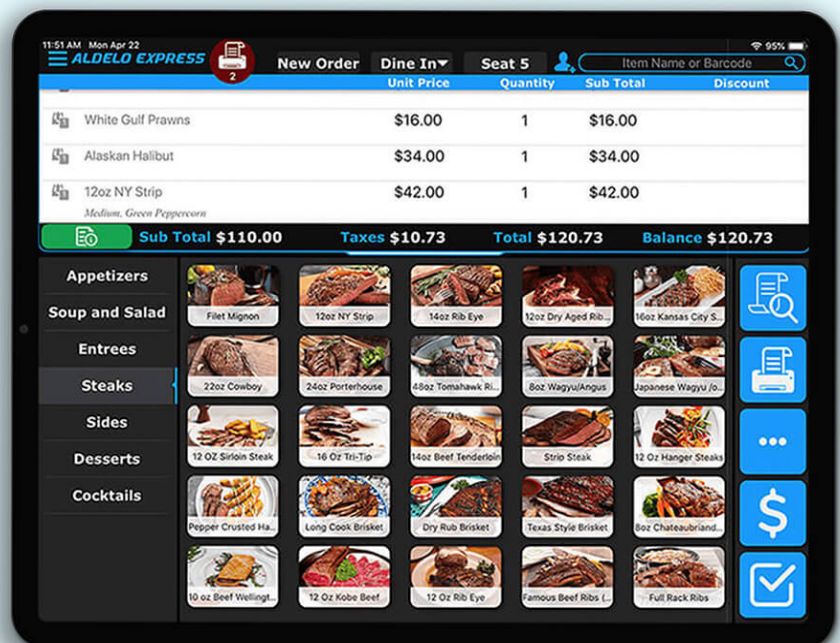

Seamless Integrations All Around