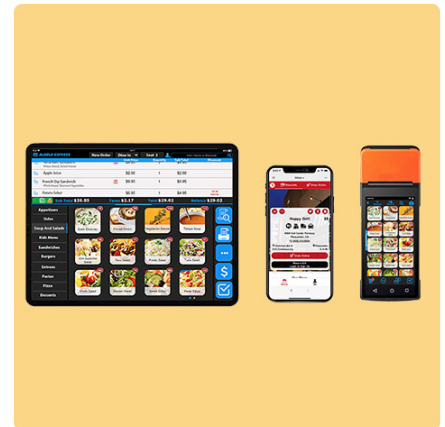

Free Aldelo Software & Updates