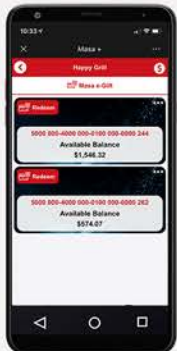

Multi-Store Gift Cards

A More Flexible Gift Card Program

SMS e-Gift