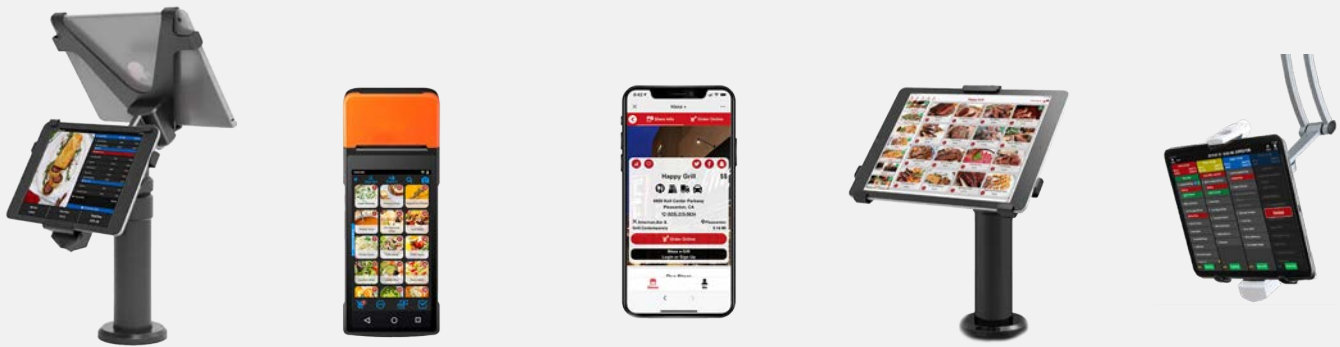

# Aldelo Express Cloud Point of Sale

**iPad Cloud POS**

**Android Mobile POS**

**Masa+ Online Ordering**

**iPad Customer Display**

**iPad Restaurant Kiosk**

**iPad Kitchen Display**

# Aldelo Express iPad Cloud POS

Aldelo Express delivers competitive edge for restaurants, bars, retailers and more. A cloud based iPad POS system that is perfect for both stationary and mobile point of sale needs. Aldelo Express takes simplicity, ease of use, and feature richness to the next level.

## Android Mobile POS

Aldelo Express Mobile is a complete Point of Sale in the palm of your hands. It's simple to setup, simple to use, and easy on your budget! With powerful features you need everyday such as Table Services, Delivery, Take Out, Ticket Settlement, Hold features and more all in a form factor that fits in your pocket.

# Aldelo Express Kitchen Display

Aldelo Express Kitchen Display System (KDS) supports Traditional, Consolidated and Expeditor modes. It also has configurations that allow for controlling the number of orders displayed on-screen.