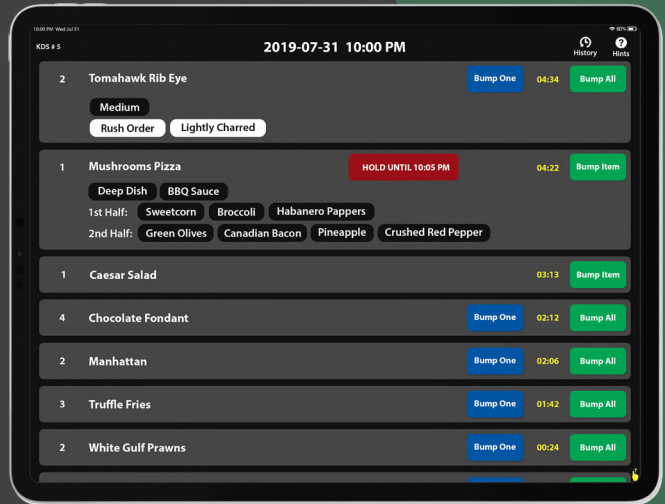

Consolidated Mode