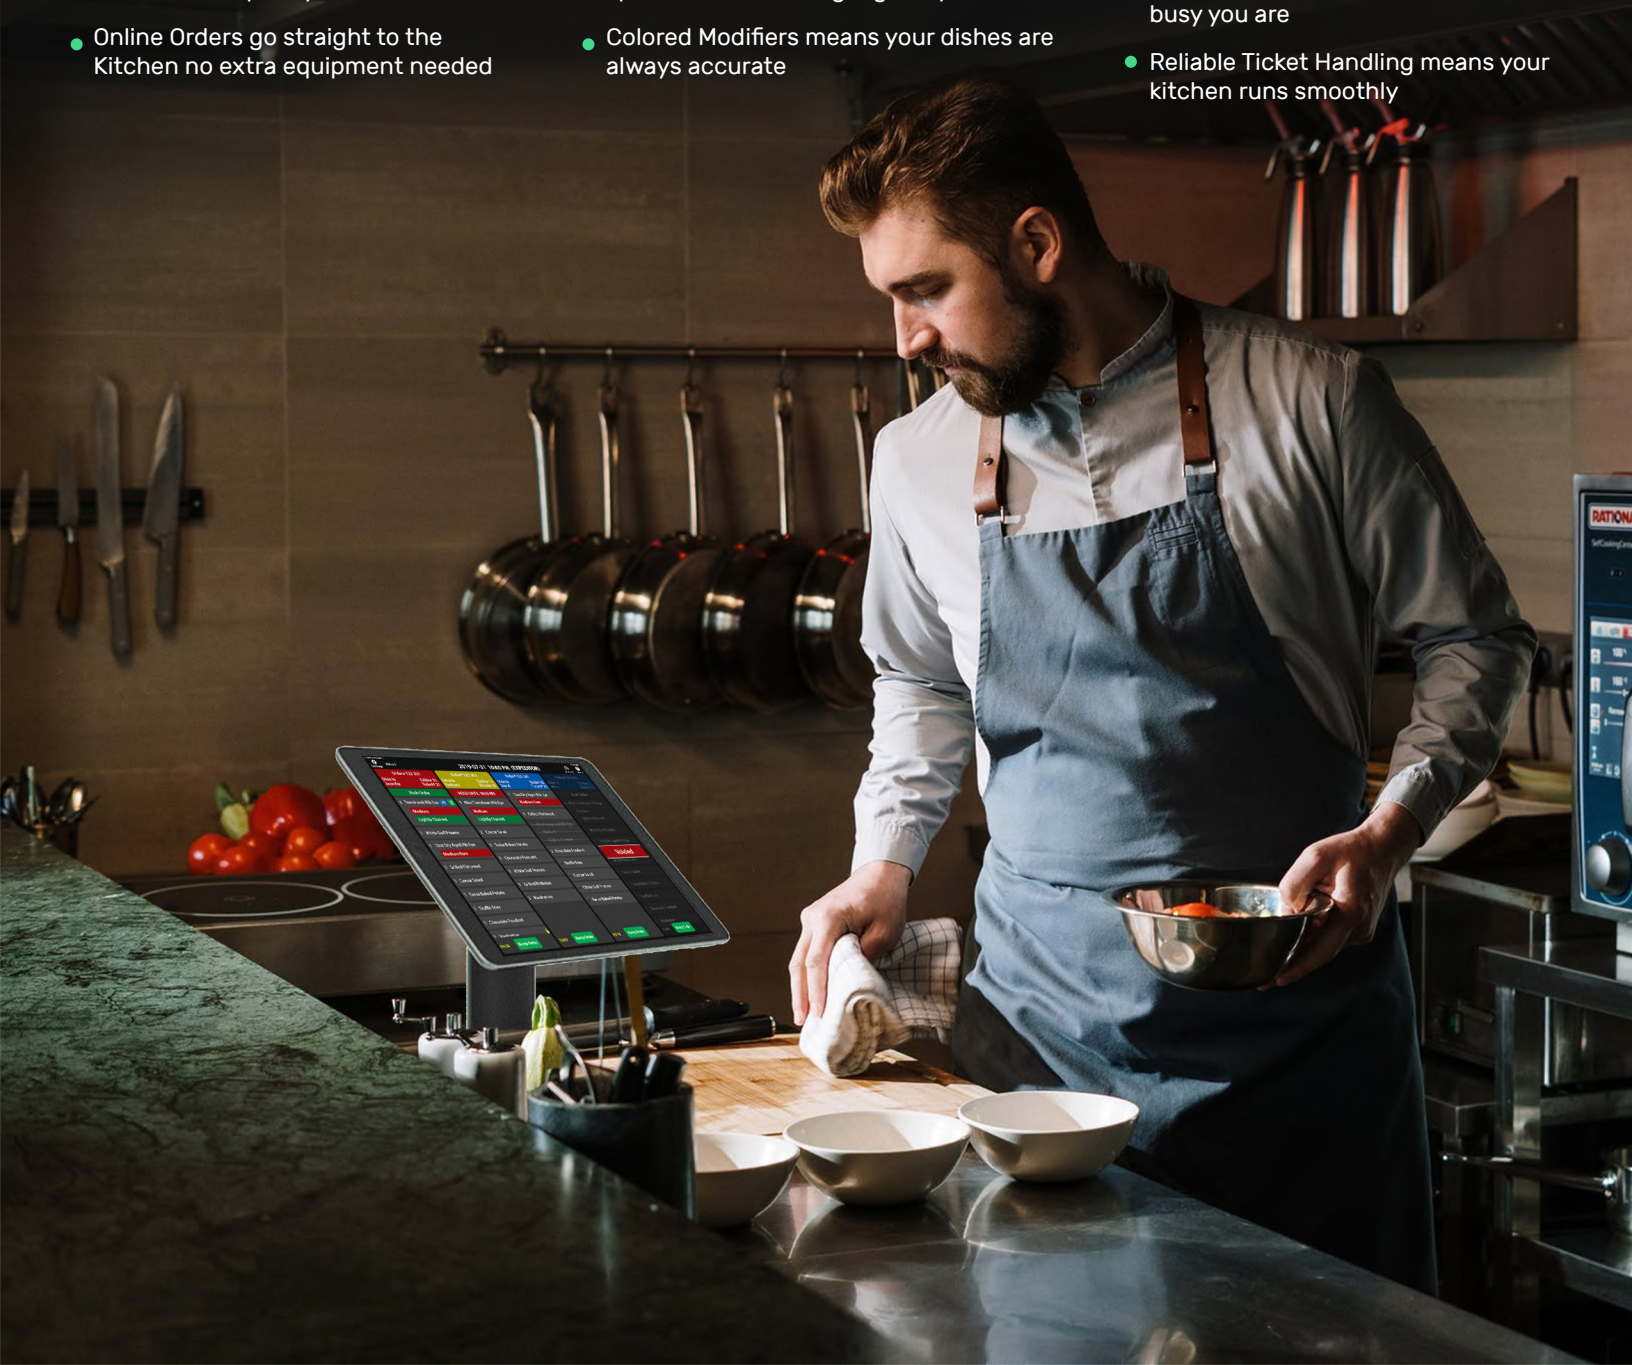

Upgrade to a Modern Kitchen without Wires

Kitchen Simplified

- Works On multiple sizes of iPads from Mini to iPad Pro, we got you covered
- Aldelo Express fully Integrated, so orders move quickly to the kitchen
- Online Orders go straight to the Kitchen no extra equipment needed

Productivity Enhanced

- No more looking for lost orders that fell off the pass
- Multi Lingual Support means your POS speaks the same language as your team
- Colored Modifiers means your dishes are always accurate

Technology Made Easy

- No Extra Wires or Complex Installation, just mount your Ipad and plug in the power
- Never lose a Ticket, no matter how busy you are
- Reliable Ticket Handling means your kitchen runs smoothly