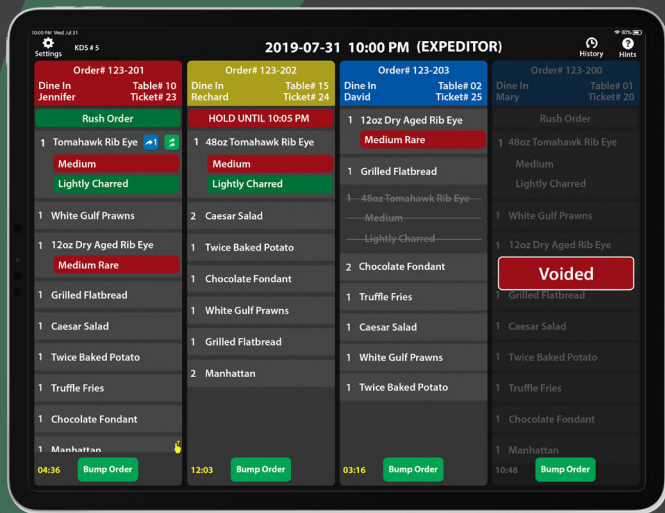

Kitchen Display

Boosts Your Kitchen Staff's Productivity

What's Kitchen Display

Aldelo Express Kitchen Display System (KDS) supports Traditional, Consolidated and Expeditor modes. It also has configurations that allows for controlling the number of orders displayed on-screen.

How It Works

Order Info **Hold Info**

Rush Order **Modifiers** **Bump Item** **Voided Order**

Bump Order **View Item Details with Picture**

Order#	Table#	Ticket#	Dine In	Status	Time	Action
123-201	10	23	Jennifer	Rush Order	04:36	Bump Order
123-202	15	24	Rechar	HOLD UNTIL 10:05 PM	12:03	Bump Order
123-203	02	25	David	Medium Rare	03:16	Bump Order
123-200	01	20	Mary	Voided	10:48	Bump Order