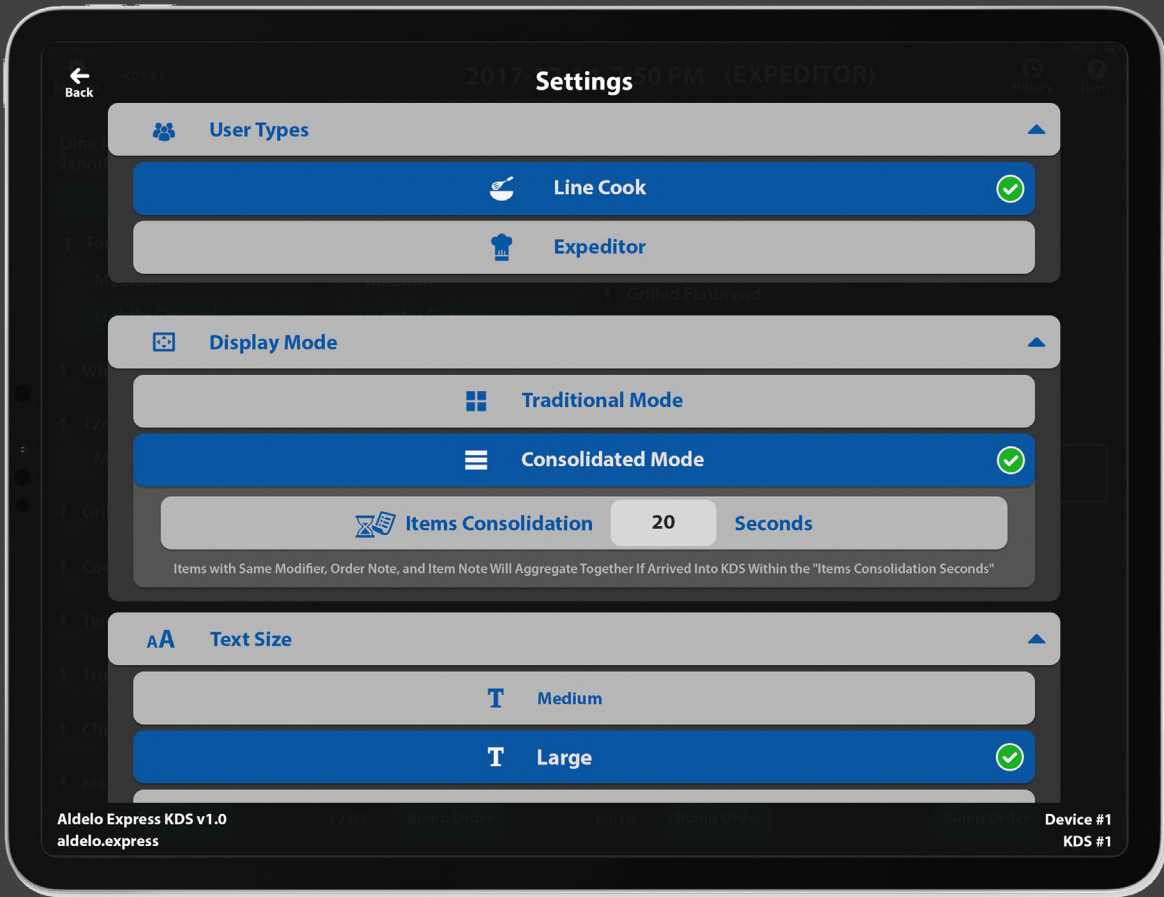

How It Works

Order Info **Hold Info**

Rush Order **Modifiers** **Bump Item** **Voided Order**

Bump Order **View Item Details with Picture**

Order#	Table#	Ticket#	Dine In	Status	Time	Action
123-201	10	23	Jennifer	Rush Order	04:36	Bump Order
123-202	15	24	Rechar	HOLD UNTIL 10:05 PM	12:03	Bump Order
123-203	02	25	David	Medium Rare	03:16	Bump Order
123-200	01	20	Mary	Voided	10:48	Bump Order